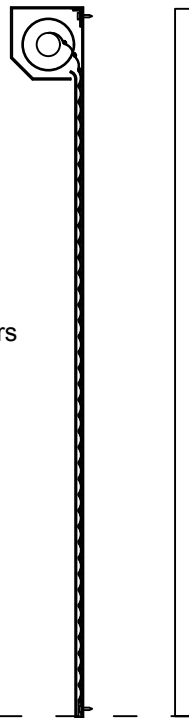

O FRAME

45 DEGREE CUT

Available Leg Sizes

- 1" x 2" x 0.125
- 1" x 3" x 0.125
- 1" x 4" x 0.125
- 2" x 2" x 0.125
- 2" x 3" x 0.125
- 2" x 4" x 0.125
- 3" x 3" x 0.125
- 4" x 4" x 0.125

BUILD OUT
45 DEGREE CUT

SHUTTER O FRAME

SIDE VIEW

O FRAME

ISOMETRIC VIEW
SHUTTER AND O FRAME

Copyright © 2016 by Rollac Rolling Shutters

APPLICATION: WHERE BUILD IS REQUIRED AROUND THE SHUTTER BUT NO ADDITIONAL ?????? MADE AS FOR A-FRAME.