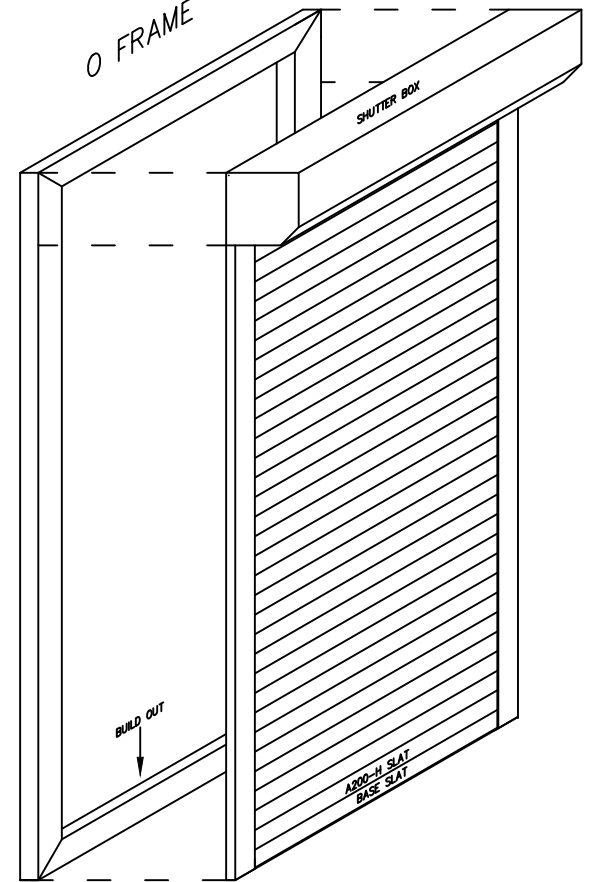

O FRAME

45 DEGREE CUT

Available Leg Sizes

- 1" x 2" x 0.125
- 1" x 3" x 0.125
- 1" x 4" x 0.125
- 2" x 2" x 0.125
- 2" x 3" x 0.125
- 2" x 4" x 0.125
- 3" x 3" x 0.125
- 4" x 4" x 0.125

BUILD OUT
45 DEGREE CUT

SHUTTER O FRAME

SIDE VIEW

O FRAME

ISOMETRIC VIEW
SHUTTER AND O FRAME

Copyright © 2016 by Rollac Rolling Shutters

APPLICATION: WHERE BUILD IS REQUIRED AROUND THE SHUTTER BUT NO ADDITIONAL ?????? MADE AS FOR A-FRAME.