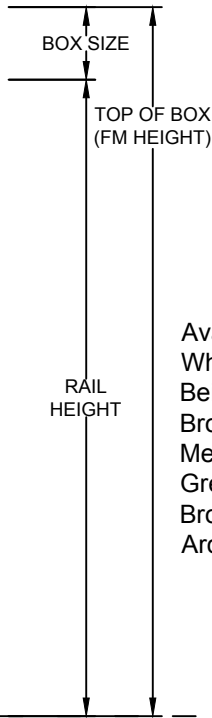

O FRAME

45 DEGREE CUT

Available Leg Sizes

- 1" x 2" x 0.125
- 1" x 3" x 0.125
- 1" x 4" x 0.125
- 2" x 2" x 0.125
- 2" x 3" x 0.125
- 2" x 4" x 0.125
- 3" x 3" x 0.125
- 4" x 4" x 0.125

BUILD OUT
45 DEGREE CUT

SHUTTER O FRAME

SIDE VIEW

O FRAME

ISOMETRIC VIEW
SHUTTER AND O FRAME

Copyright © 2016 by Rollac Rolling Shutters

APPLICATION: WHERE BUILD IS REQUIRED AROUND THE SHUTTER BUT NO ADDITIONAL ?????? MADE AS FOR A-FRAME.