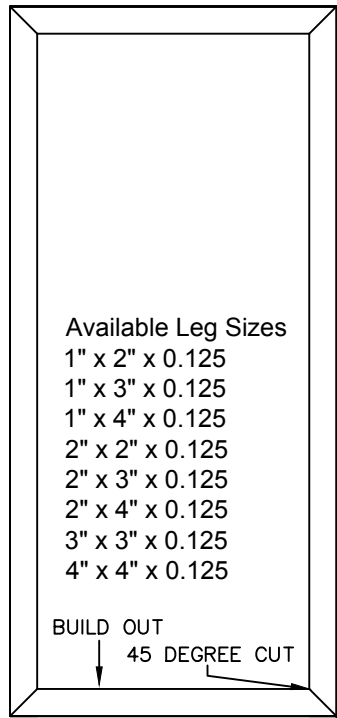

O FRAME

45 DEGREE CUT

Available Leg Sizes

- 1" x 2" x 0.125
- 1" x 3" x 0.125
- 1" x 4" x 0.125
- 2" x 2" x 0.125
- 2" x 3" x 0.125
- 2" x 4" x 0.125
- 3" x 3" x 0.125
- 4" x 4" x 0.125

BUILD OUT
45 DEGREE CUT

SHUTTER O FRAME

SIDE VIEW

O FRAME

ISOMETRIC VIEW
SHUTTER AND O FRAME

Copyright © 2016 by Rollac Rolling Shutters

APPLICATION: WHERE BUILD IS REQUIRED AROUND THE SHUTTER BUT NO ADDITIONAL ?????? MADE AS FOR A-FRAME.